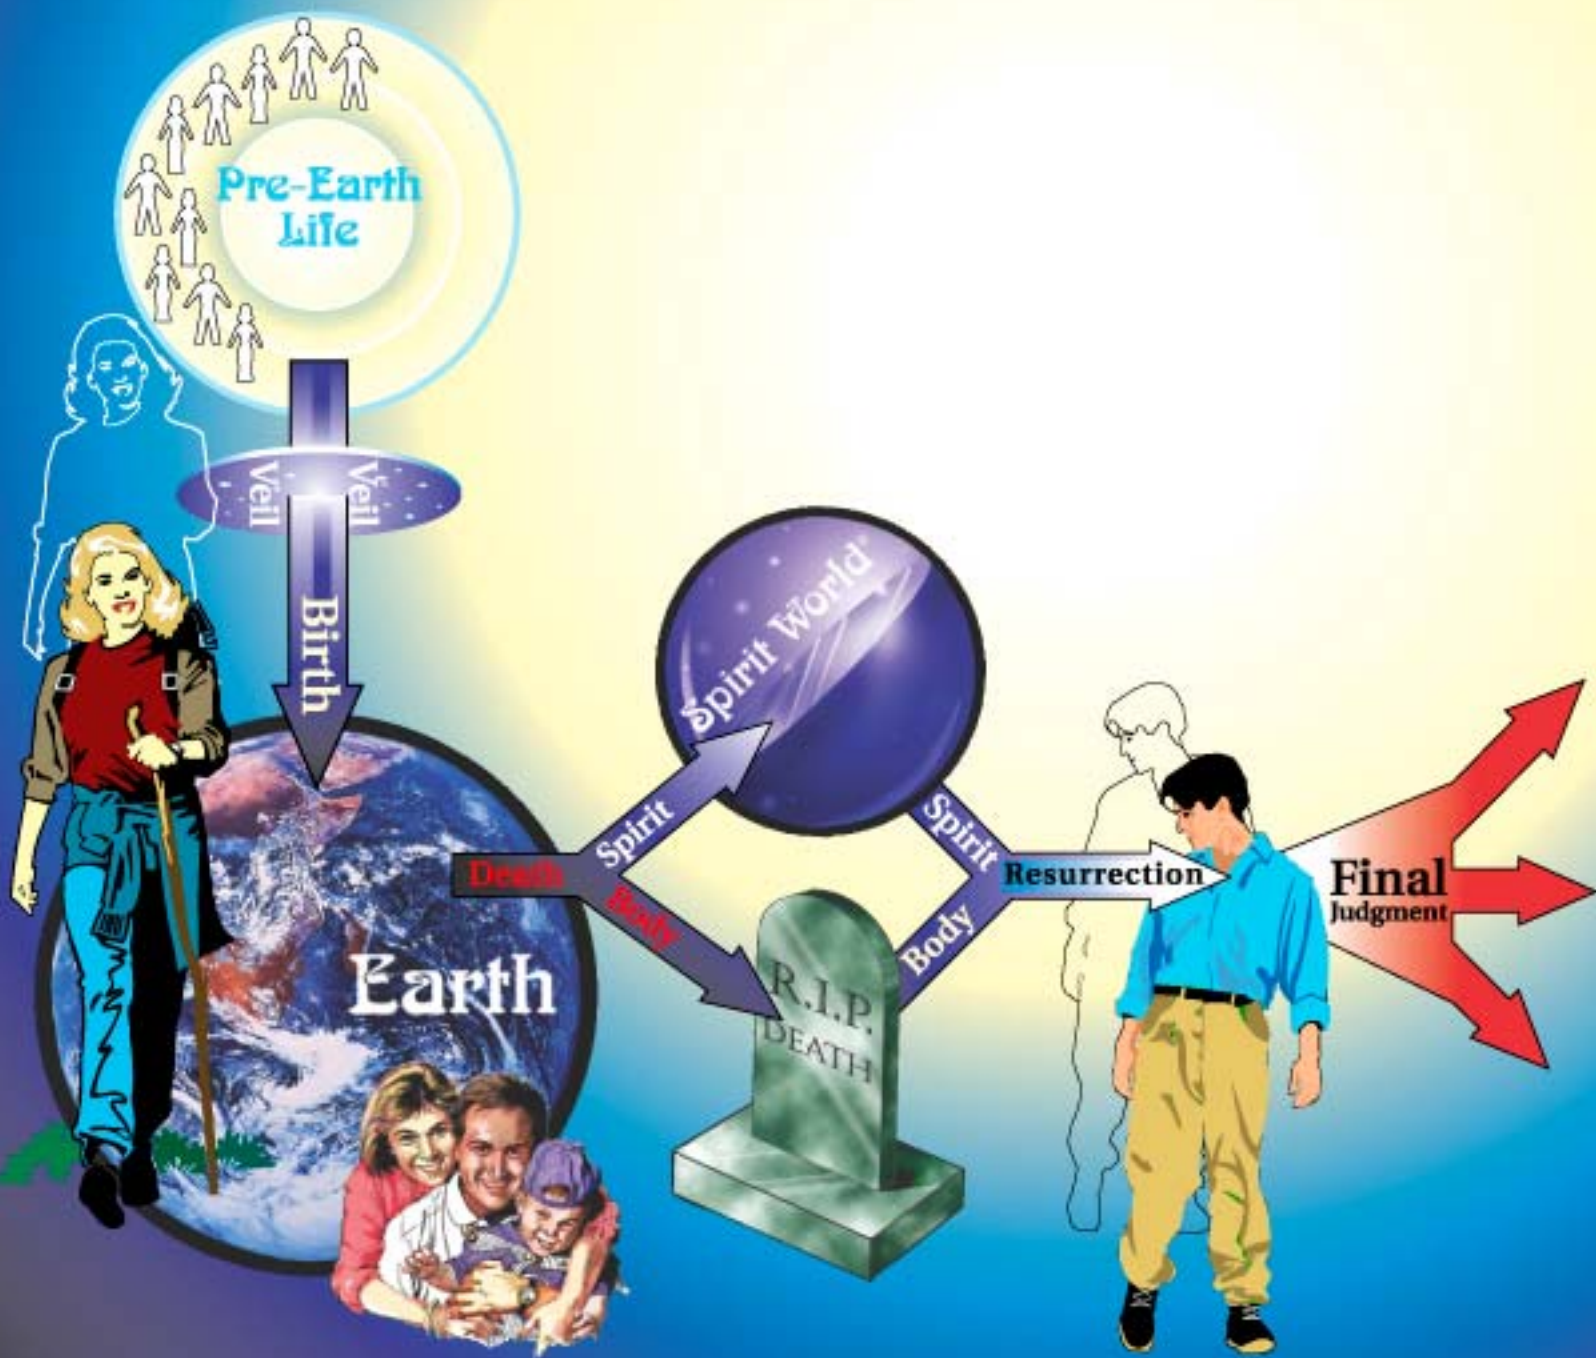

Celestial

**Final
Judgment**

Terrestrial

Telestial

- 1** We are separated from God.
- 2** Our progression is limited.

(Review)

A large, bright yellow sun is the central focus of the image, set against a clear blue sky. In the top-left corner, there is a circular logo with a blue border and a white center. Inside the white center, the words "Pre-Earth" and "Life" are written in a blue, serif font, stacked vertically. The overall scene is bright and clear, suggesting a sunny day.

**Pre-Earth
Life**

**Pre-Earth
Life**

Pre-Earth
Life

Veil
Veil
Birth

Earth

Pre-Earth
Life

Veil
Veil

Birth

Earth

Death

Spirit

Body

R.I.P.
DEATH

Pre-Earth
Life

Veil
Birth

Earth

Spirit World

Death

Spirit

Body

Resurrection

Spirit

Body

Final
Judgment