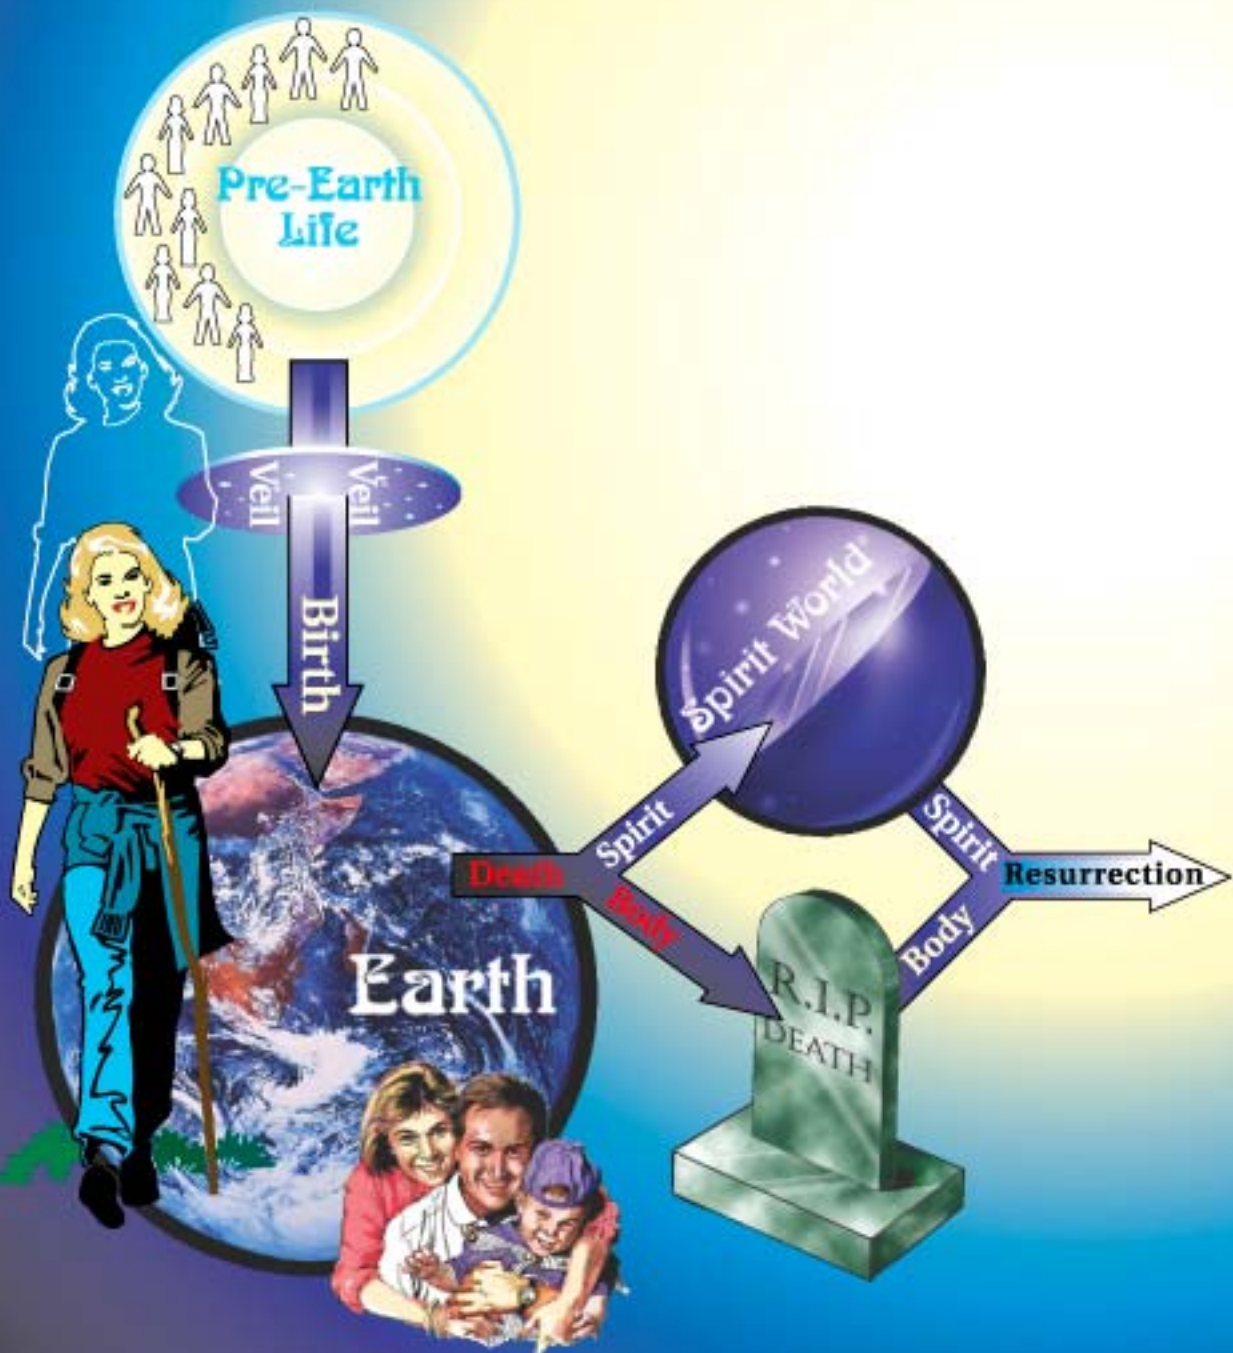

Celestial

**Final
Judgment**

Terrestrial

Telestial

- 1** We are separated from God.
- 2** Our progression is limited.

(Review)

A large, bright yellow sun is the central focus of the image, set against a clear blue sky. In the top-left corner, there is a circular logo with a blue border and a white center. Inside the white center, the words "Pre-Earth" and "Life" are written in a blue, serif font, stacked vertically. The overall scene is bright and clear, suggesting a sunny day.

**Pre-Earth
Life**

**Pre-Earth
Life**

Pre-Earth
Life

Veil
Veil
Birth

Earth

Pre-Earth
Life

Veil
Veil

Birth

Earth

Death

Spirit

Body

R.I.P.
DEATH

Pre-Earth
Life

Veil
Birth

Earth

Spirit World

Death

Spirit

Body

Resurrection

Spirit

Body

Final
Judgment