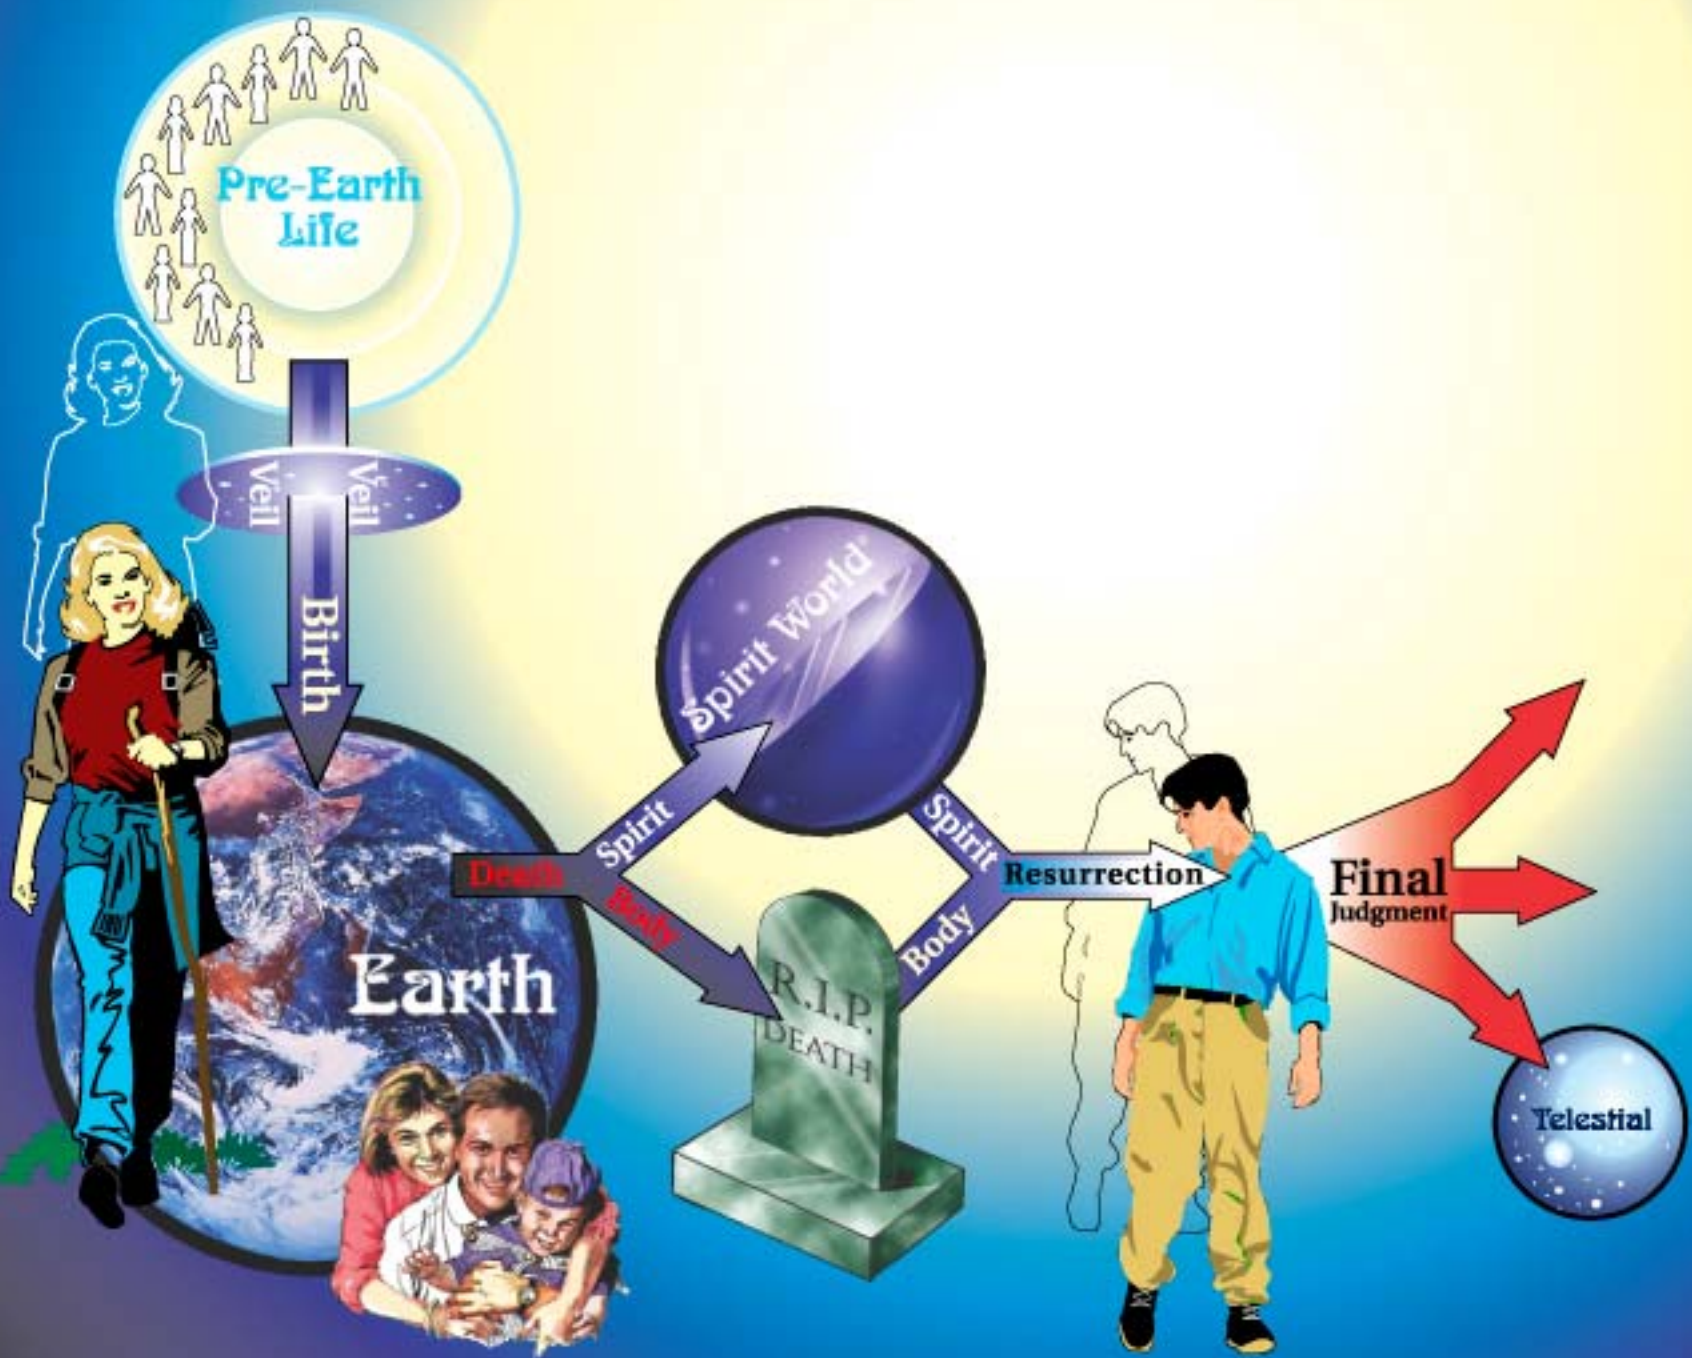

Celestial

**Final
Judgment**

Terrestrial

Telestial

- 1** We are separated from God.
- 2** Our progression is limited.

(Review)

A large, bright yellow sun is the central focus of the image, set against a clear blue sky. In the top-left corner, there is a circular logo with a blue border and a white center. Inside the white center, the words "Pre-Earth" and "Life" are written in a blue, serif font, stacked vertically. The overall scene is bright and clear, suggesting a sunny day.

**Pre-Earth
Life**

**Pre-Earth
Life**

Pre-Earth
Life

Veil
Veil
Birth

Earth

Pre-Earth
Life

Veil
Veil

Birth

Earth

Death

Spirit

Body

R.I.P.
DEATH

Pre-Earth
Life

Veil
Birth

Earth

Spirit World

Death

Spirit

Body

Resurrection

Spirit

Body

Final
Judgment